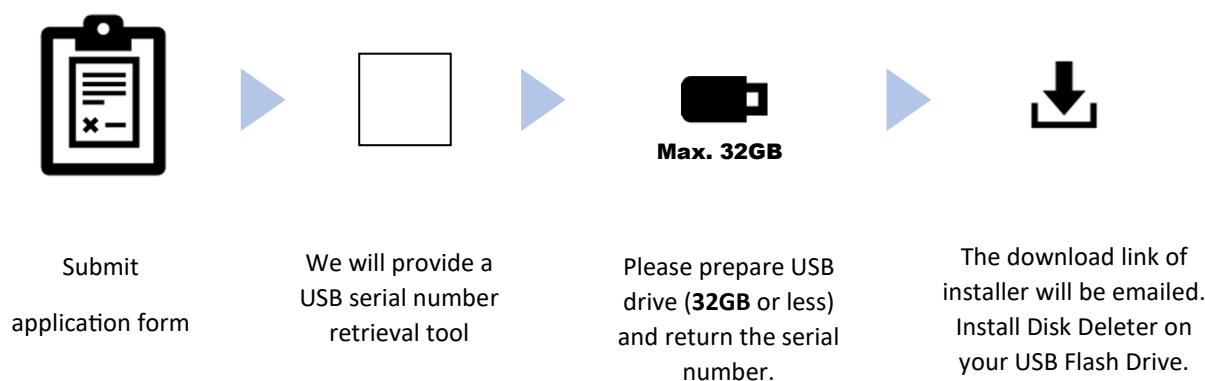

Try DiskDeleter Commercial License, Free for 14 days. (No Credit Card Required.)

- This program allows customer to test DiskDeleter for a predetermined time period without a customer purchase agreement, contract, or a customer PO.
- We will provide setup program which enables you to install Disk Deleter on your USB flash drive. This will eliminate the need for shipping physical unit back and forth just for evaluation and save your time and cost.
- After the evaluation period, the software will expire. If you decide to purchase one, please contact us.

System requirements for Initial Setup

- A USB Flash Drive (4GB up to 32GB)
- Windows 10 (x64) computer with internet connection

Recommended USB models	Please do not use:
SanDisk Cruzer Blade (4GB~32GB) Kingston DataTraveler 3.0 (4GB~32GB) PNY USB Flash Drive (4GB~32GB)	64GB or larger drive Recovery USB that came with PC (Dell, etc.) Non-brand / Bulk purchase USB drive Write-protected USB drive

<https://www.hsc-us.com/pre-sales-question>

23272 Mill Creek Drive, STE220 Laguna Hills, CA 92653 U.S.A.
Tel: (949) 328-9870 / sales@hsc-us.com